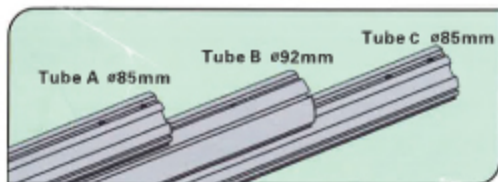

# Inground Pool Cover Reel

5m

1

Ref	Qty
#1	1
#2	1
#3	1
#4	1
#5	1
#6	1
#7	4
#8	6
#9	2
#10	1
#11	11
#12	1

2

3

4

5