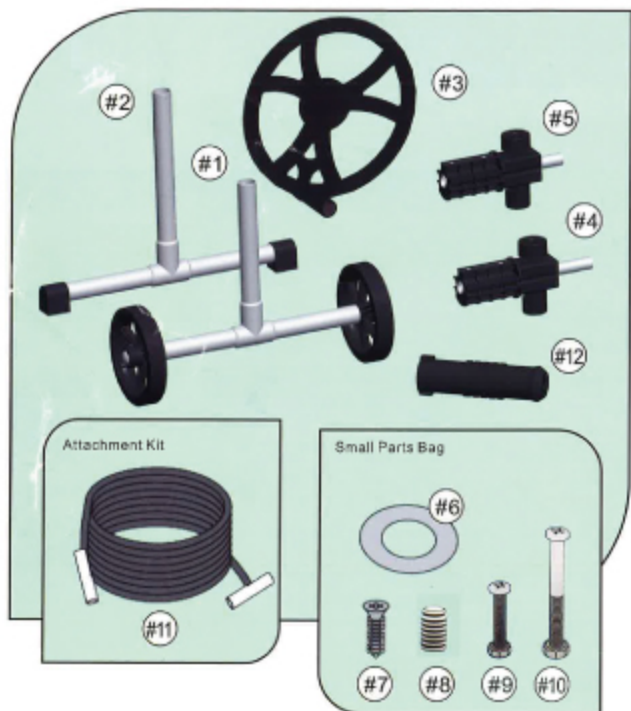

# Inground Pool Cover Reel

5m

1

Ref	Qty
#1	1
#2	1
#3	1
#4	1
#5	1
#6	1
#7	4
#8	6
#9	2
#10	1
#11	11
#12	1

2

3

4

5