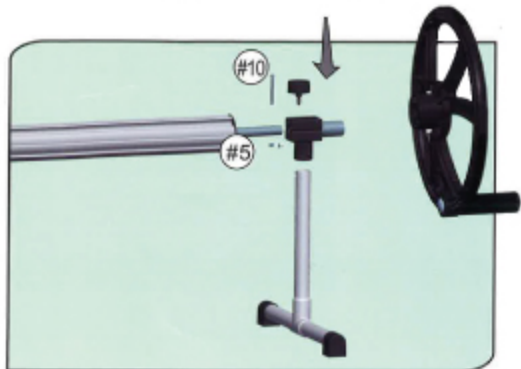

# Inground Pool Cover Reel

5m

1

Ref	Qty
#1	1
#2	1
#3	1
#4	1
#5	1
#6	1
#7	4
#8	6
#9	2
#10	1
#11	11
#12	1

2

3

4

5