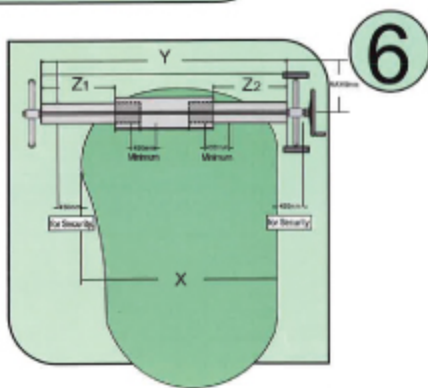

Inground Pool Cover Reel

4m

1

Ref	Qty
#1	1
#2	1
#3	1
#4	1
#5	1
#6	1
#7	4
#8	6
#9	1
#10	1
#11	9
#12	1

2

3

4

5