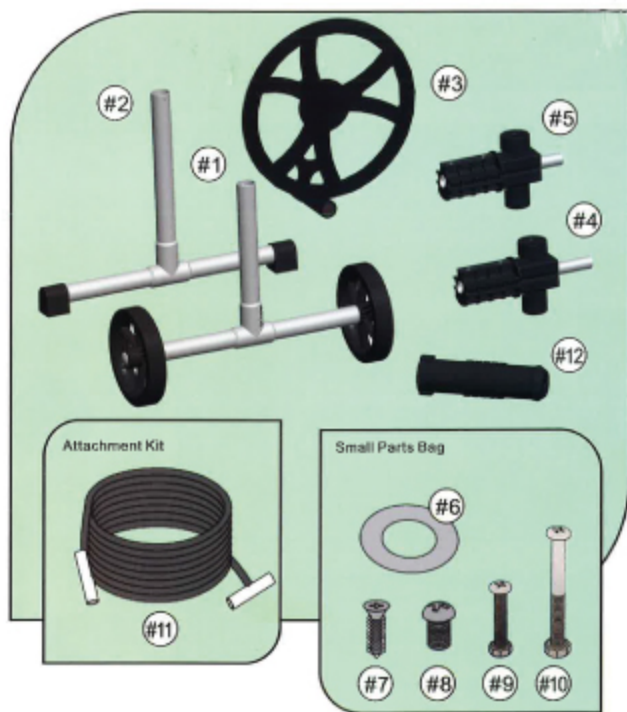

Inground Pool Cover Reel

4m

1

Ref	Qty
#1	1
#2	1
#3	1
#4	1
#5	1
#6	1
#7	4
#8	6
#9	1
#10	1
#11	9
#12	1

2

3

4

5