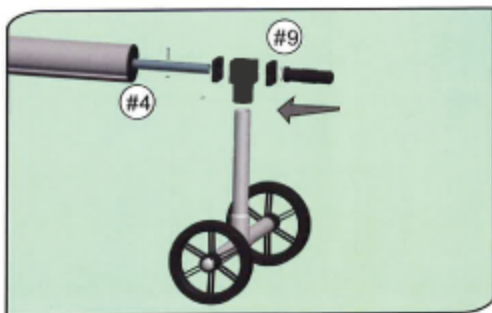

Inground Pool Cover Reel

4m

1

Ref	Qty
#1	1
#2	1
#3	1
#4	1
#5	1
#6	1
#7	4
#8	6
#9	1
#10	1
#11	9
#12	1

2

3

4

5