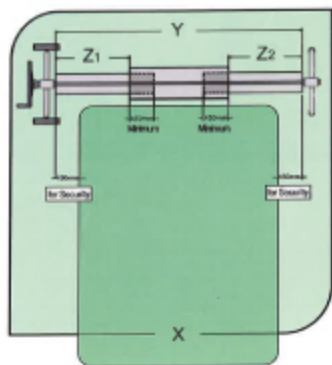

Inground Pool Cover Reel

4m

1

Ref	Qty
#1	1
#2	1
#3	1
#4	1
#5	1
#6	1
#7	4
#8	6
#9	1
#10	1
#11	9
#12	1

2

3

4

5