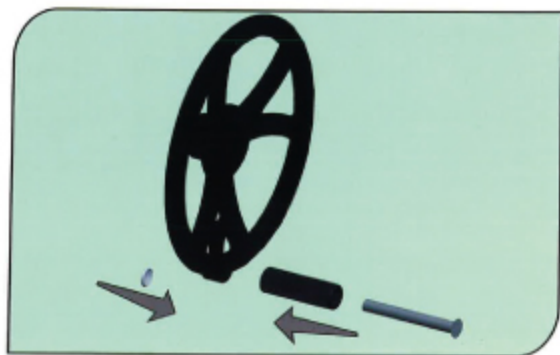

Inground Pool Cover Reel

4m

1

Ref	Qty
#1	1
#2	1
#3	1
#4	1
#5	1
#6	1
#7	4
#8	6
#9	1
#10	1
#11	9
#12	1

2

3

4

5