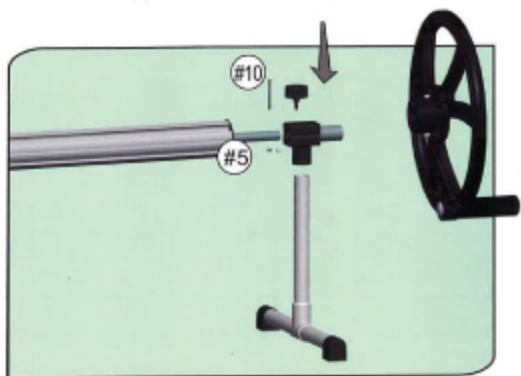

Inground Pool Cover Reel

4m

1

Ref	Qty
#1	1
#2	1
#3	1
#4	1
#5	1
#6	1
#7	4
#8	6
#9	1
#10	1
#11	9
#12	1

2

3

4

5