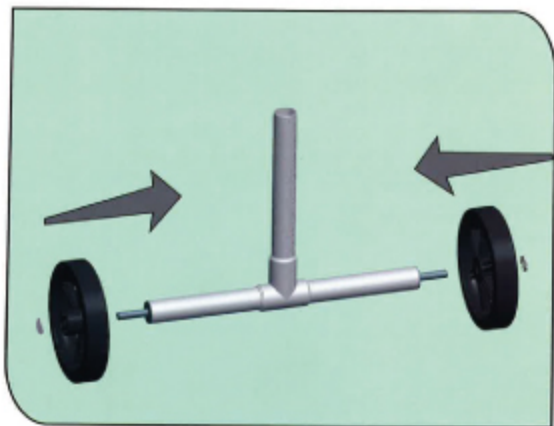

Inground Pool Cover Reel

4m

1

Ref	Qty
#1	1
#2	1
#3	1
#4	1
#5	1
#6	1
#7	4
#8	6
#9	1
#10	1
#11	9
#12	1

2

3

4

5