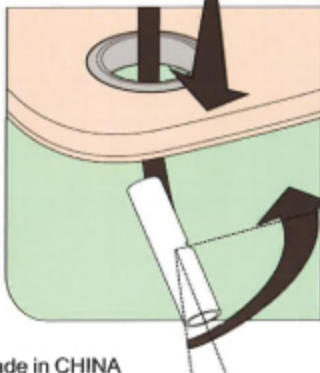

8b

Made in CHINA