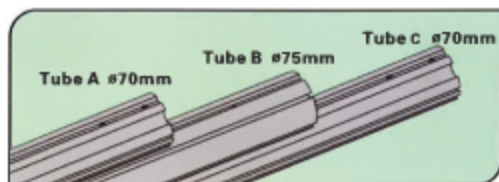

Inground Pool Cover Reel

4m

1

Ref	Qty
#1	1
#2	1
#3	1
#4	1
#5	1
#6	1
#7	4
#8	6
#9	1
#10	1
#11	9
#12	1

2

3

4

5