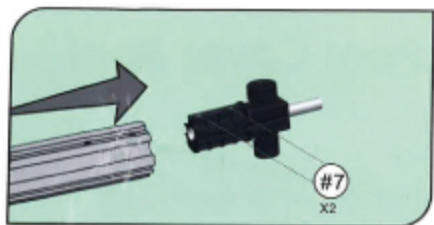

Inground Pool Cover Reel

4m

1

Ref	Qty
#1	1
#2	1
#3	1
#4	1
#5	1
#6	1
#7	4
#8	6
#9	1
#10	1
#11	9
#12	1

2

3

4

5