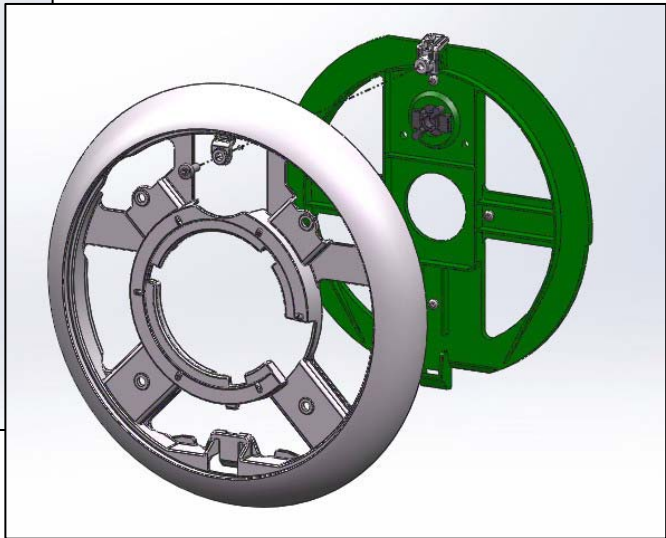

PF10R416

Trimlite

Astral

Kripsol